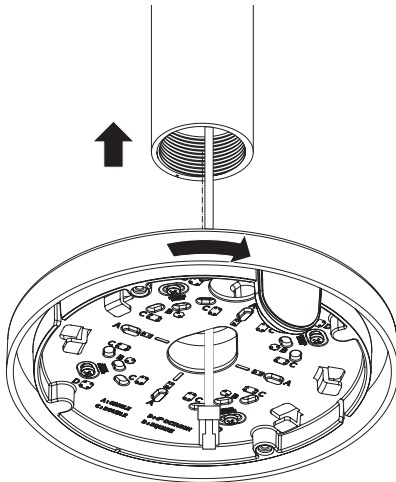

日本語

SBP-187HMは、屋外ドーム型カメラを壁マウントアダプター(SBP-300WMWまたはSBP-300WMW1)または天井マウントアダプター(SBP-300CMW)に設置することによって使用されるアダプターです(互換型名は当社のウェブサイト参照)。

中文

SBP-187HM是用于将户外防暴半球摄像机安装到壁挂安装架适配器(SBP-300WMW或SBP-300WMW1)或天花板安装架适配器(SBP-300CMW)上的一种适配器。(有关兼容型号,请访问我们的网站。)

한국어

SBP-187HM은 Outdoor Vandal Dome 카메라를 벽부형마운트 어댑터(SBP-300WMW 또는 SBP-300WMW1) 또는 천장형마운트 어댑터(SBP-300CMW)에 설치하는 데 사용되는 어댑터입니다(호환 모델은 당사 웹 사이트 참조).

Installation Precautions

Make sure that the installation place can endure at least 4 times of the total weight of the Hanging Mount Adaptor, Camera, and Wall/Ceiling/Parapet Mount Adaptor.

The Hanging Mount Adaptor can be also connected to 1.5" PF screw-thread pipe as well as to the Wall/Ceiling/Parapet Mount Adaptor.

Installation

- 1 Install the Mount Plate of camera onto the Hanging Mount Adaptor.

- 2 Install the Hanging Mount Adaptor assembly to 1.5" PF screw-thread (female) pipe or to the Wall/Ceiling/Parapet Mount Adaptor and turn it clockwise to secure to the Pipe or Adaptor.
- ! ■ Make sure you fix the Pipe or Adaptor so that it reaches to the end of the 1.5" PF screw thread on the Hanging Mount Adaptor. If not secured tightly, the Hanging Mount Adaptor may loosen from the Pipe or Adaptor, causing physical damage or malfunction. (Make sure you check the connection between two components before proceeding with the next step.)
- Make sure all cables are pulled through the hole of Mount Plate.