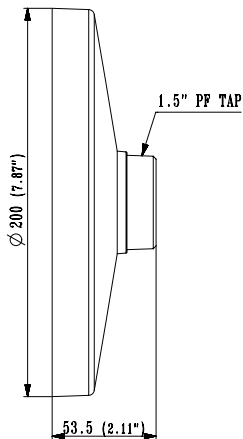

Product Specifications

Model	SBP-187HMW	SBP-187HM
Weight	550 g	550 g
Material	Aluminum	Aluminum
Color	White	Ivory
Operating Temperature	-50°C ~ +60°C (-58°F ~ +140°F)	-50°C ~ +60°C (-58°F ~ +140°F)
Operating Humidity	0~90%	0~90%

Unit : mm (inch)