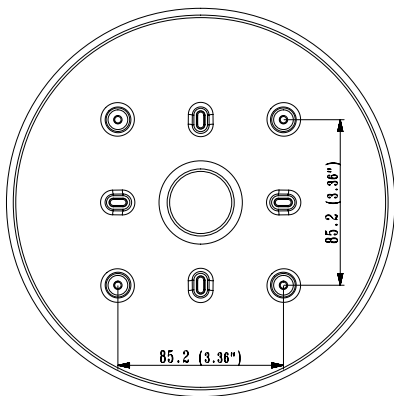

Product Specifications

Model	SBP-187HMW	SBP-187HM
Weight	550 g	550 g
Material	Aluminum	Aluminum
Color	White	Ivory
Operating Temperature	-50°C ~ +60°C (-58°F ~ +140°F)	-50°C ~ +60°C (-58°F ~ +140°F)
Operating Humidity	0~90%	0~90%

Unit : mm (inch)