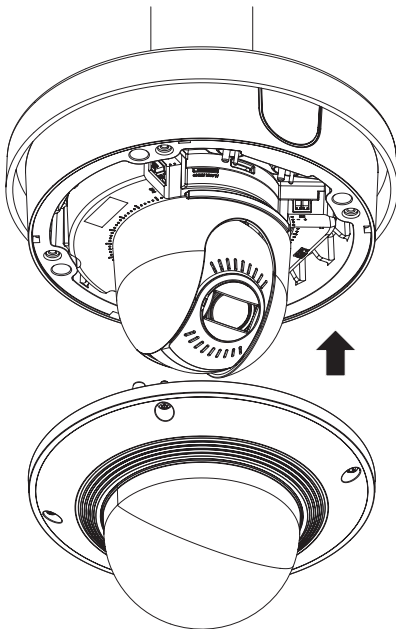

한국어

SBP-187HM은 Outdoor Vandal Dome 카메라를 벽부형마운트 어댑터(SBP-300WMW 또는 SBP-300WMW1) 또는 천장형마운트 어댑터(SBP-300CMW)에 설치하는 데 사용되는 어댑터입니다(호환 모델은 당사 웹 사이트 참조).

Installation Precautions

Make sure that the installation place can endure at least 4 times of the total weight of the Hanging Mount Adaptor, Camera, and Wall/Ceiling/Parapet Mount Adaptor.

The Hanging Mount Adaptor can be also connected to 1.5" PF screw-thread pipe as well as to the Wall/Ceiling/Parapet Mount Adaptor.

Installation

- 1 Install the Mount Plate of camera onto the Hanging Mount Adaptor.

- 2 Install the Hanging Mount Adaptor assembly to 1.5" PF screw-thread (female) pipe or to the Wall/Ceiling/Parapet Mount Adaptor and turn it clockwise to secure to the Pipe or Adaptor.
- ! ■ Make sure you fix the Pipe or Adaptor so that it reaches to the end of the 1.5" PF screw thread on the Hanging Mount Adaptor. If not secured tightly, the Hanging Mount Adaptor may loosen from the Pipe or Adaptor, causing physical damage or malfunction. (Make sure you check the connection between two components before proceeding with the next step.)
- Make sure all cables are pulled through the hole of Mount Plate.

- 3** Install the Case Body, Camera Module and Dome Cover according to Camera User-manual.

Product Specifications

Model	SBP-187HMW	SBP-187HM
Weight	550 g	550 g
Material	Aluminum	Aluminum
Color	White	Ivory
Operating Temperature	-50°C ~ +60°C (-58°F ~ +140°F)	-50°C ~ +60°C (-58°F ~ +140°F)
Operating Humidity	0~90%	0~90%