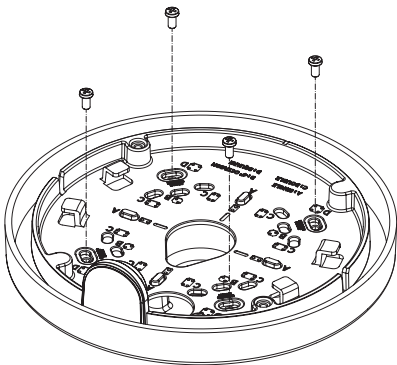

日本語

SBP-187HMは、屋外ドーム型カメラを壁マウントアダプター(SBP-300WMWまたはSBP-300WMW1)または天井マウントアダプター(SBP-300CMW)に設置することによって使用されるアダプターです(互換型名は当社のウェブサイト参照)。

中文

SBP-187HM是用于将户外防暴半球摄像机安装到壁挂安装架适配器(SBP-300WMW或SBP-300WMW1)或天花板安装架适配器(SBP-300CMW)上的一种适配器。(有关兼容型号,请访问我们的网站。)

한국어

SBP-187HM은 Outdoor Vandal Dome 카메라를 벽부형마운트 어댑터(SBP-300WMW 또는 SBP-300WMW1) 또는 천장형마운트 어댑터(SBP-300CMW)에 설치하는 데 사용되는 어댑터입니다(호환 모델은 당사 웹 사이트 참조).

Installation Precautions

Make sure that the installation place can endure at least 4 times of the total weight of the Hanging Mount Adaptor, Camera, and Wall/Ceiling/Parapet Mount Adaptor.

The Hanging Mount Adaptor can be also connected to 1.5" PF screw-thread pipe as well as to the Wall/Ceiling/Parapet Mount Adaptor.

Installation

- 1 Install the Mount Plate of camera onto the Hanging Mount Adaptor.

- 2 Install the Hanging Mount Adaptor assembly to 1.5" PF screw-thread (female) pipe or to the Wall/Ceiling/Parapet Mount Adaptor and turn it clockwise to secure to the Pipe or Adaptor.
- ! ■ Make sure you fix the Pipe or Adaptor so that it reaches to the end of the 1.5" PF screw thread on the Hanging Mount Adaptor. If not secured tightly, the Hanging Mount Adaptor may loosen from the Pipe or Adaptor, causing physical damage or malfunction. (Make sure you check the connection between two components before proceeding with the next step.)
- Make sure all cables are pulled through the hole of Mount Plate.