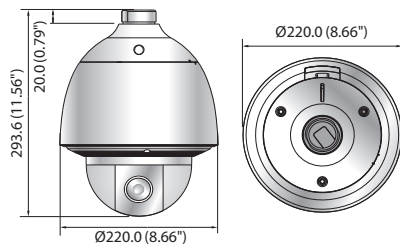

Dimensions

Unit : mm (inch)

HCP-6320HA

HCP-6320A