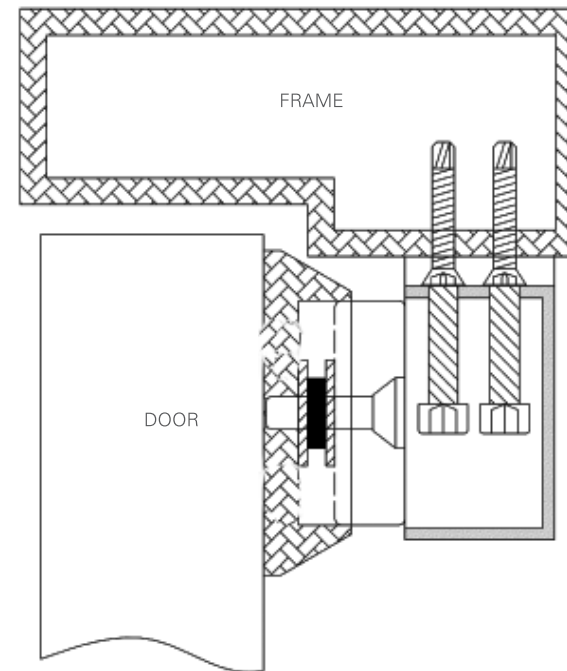

PART NO.	BRACKET TO SUIT
AMAB1	EM5700
2 X AMAB1	EM5700D
AMAB1-DSS	EM5700M
2 x AMAB1-DSS	EM5700DM
AMAB4	EM3500 / EM3500M
2 X AMAB4	EM3500D / EM3500DM
AMAB1-DSS-BLK	EM5700M-BLK
2 X AMAB1-DSS-BLK	EM5700DM-BLK
AMAB4-BLK	EM3500M-BLK
2 X AMAB4-BLK	EM3500DM-BLK