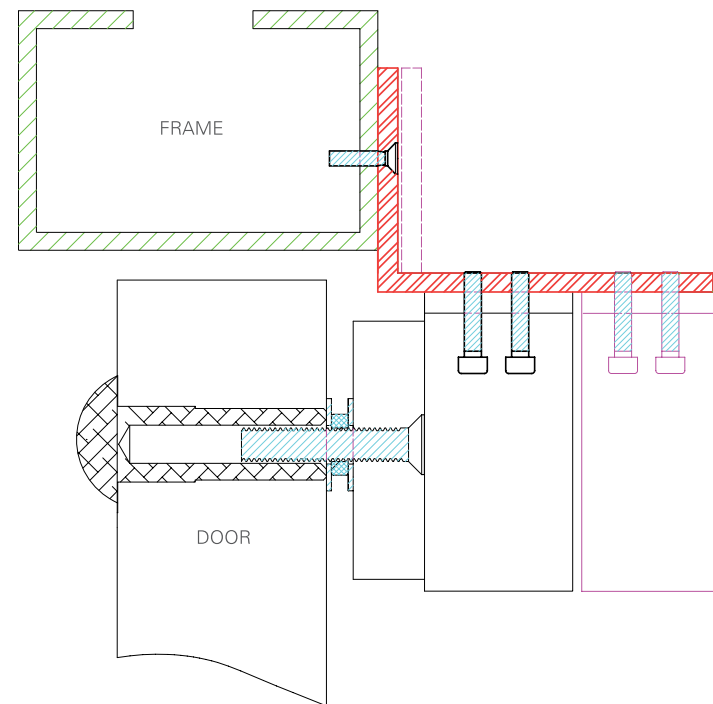

ACCESSORIES

Electro Magnetic Locks

Adjustable "L" bracket for narrow door frames

PART NO.	BRACKET TO SUIT
AMLB1	EM5700 / EM5700M
2 X AMLB1	EM5700D / EM5700DM
AMLB4	EM3500 / EM3500M
2 X AMLB4	EM3500D / EM3500DM

Non adjustable "L" bracket

PART NO.	BRACKET TO SUIT
AMFB1	EM5700 / EM5700M
AMFB3	CCW30S
AMFB4	EM3500 / EM3500M