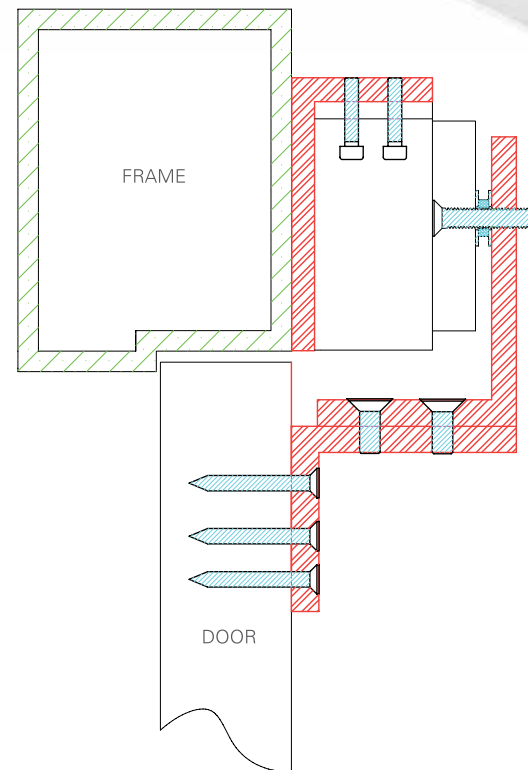

## Electro Magnetic Locks

Adjustable "L" and "Z" brackets for inward opening doors

PART NO.	BRACKET TO SUIT
AMZB1-LP	EM5700 / EM5000
AMZB1D-LP	EM5700D
AMZB1-LP-DSS	EM5700M
AMZB1D-LPDSS	EM5700DM
AMZB4-LP	EM3500 / EM4700 / EM3500M
AMZB4D-LP	EM3500D / EM3500DM
AMZB3	CCW30S / EM4500
AMZB1-DSS-BLK	EM5700M-BLK
AMZB1D-DSS-BLK	EM5700DM-BLK
AMZB4-BLK	EM3500M-BLK
AMZB4D-BLK	EM3500DM-BLK