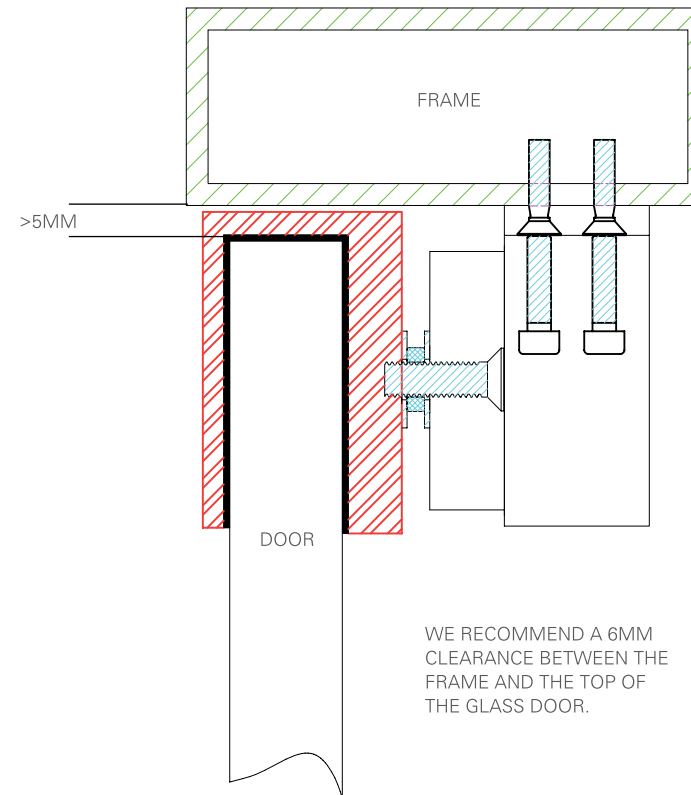

## Electro Magnetic Locks

Stick on armature plate holder for glass doors  
(Recommended 3M-VHB tape, not supplied)

PART NO.	BRACKET TO SUIT
AMAB1	EM5700
2 X AMAB1	EM5700D
AMAB1-DSS	EM5700M
2 x AMAB1-DSS	EM5700DM
AMAB4	EM3500 / EM3500M
2 X AMAB4	EM3500D / EM3500DM
AMAB1-DSS-BLK	EM5700M-BLK
2 X AMAB1-DSS-BLK	EM5700DM-BLK
AMAB4-BLK	EM3500M-BLK
2 X AMAB4-BLK	EM3500DM-BLK

## Electro Magnetic Locks

Glass door bracket "U-Profile"  
to fix armature plate to 10-12mm glass door

PART NO.	BRACKET TO SUIT
AMGB1-12	EM5700 / EM5000
2 X AMGB1-12	EM5700D
AMGB1-12-DSS	EM5700M
2 x AMGB1-12-DSS	EM5700DM
AMGB4-12	EM3500 / EM3500M / EM4700
2 X AMGB4-12	EM3500D / EM3500DM
AMGB1-12-DSS-BLK	EM5700M-BLK
2 X AMGB1-12-DSS-BLK	EM5700DM-BLK
AMGB4-12-BLK	EM3500M-BLK
2 X AMGB4-12-BLK	EM3500DM-BLK