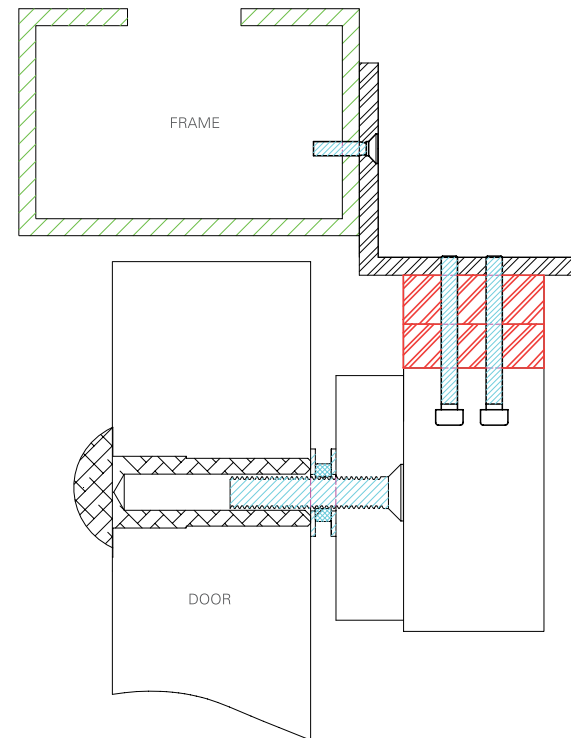

PART NO.	MOUNTING PLATE TO SUIT
CCW30S-MP	CCW30S
EM3500-MP	EM3500 / EM3500M
EM3500D-MP	EM3500D / EM3500DM
EM5700-MP	EM5700 / EM5700M
EM5700D-MP	EM5700D / EM5700DM
EM3500-MP-BLK	EM3500M-BLK
EM3500D-MP-BLK	EM3500DM-BLK
EM5700-MP-BLK	EM5700M-BLK
EM5700D-MP-BLK	EM5700DM-BLK