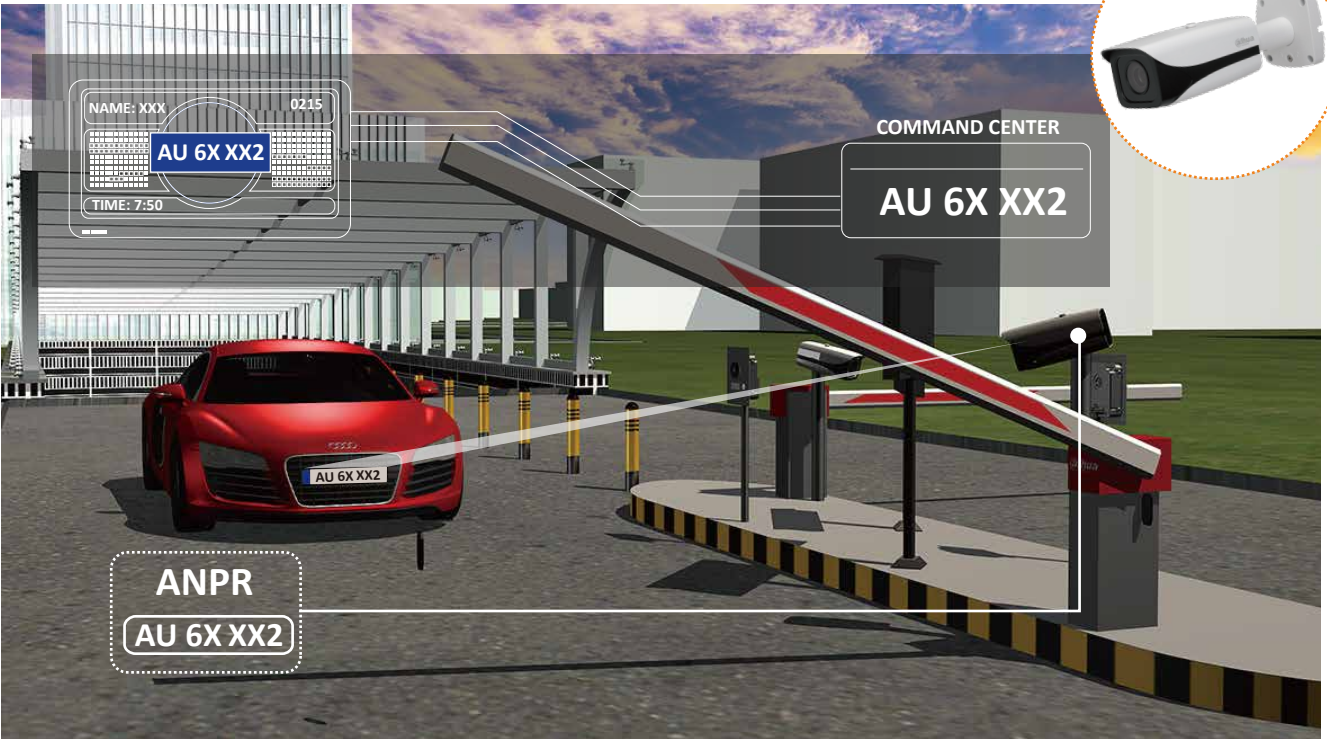

Fence
Intrusion alarm
CCTV surveillance

Public Area
Emergency phone tower
CCTV surveillance

Entrance & Exit
ANPR
Access control
Video intercom
CCTV surveillance

APPLICATION AREA

Entrance & Exit

License plate recognition is convenient for registered owners vehicles going in and out and effective management of other vehicles.

- White list
- Work offline
- Night vision

The access control system is convenient for letting owners in and out of a premises and effectively manage other persons.

- Support 100,000 valid cards & 150,000 records
- Support card, password, fingerprint and combination
- Wiegand or RS-485 interface to readers (2/4 door)
- Door time out alarm, intrusion alarm, duress alarm and tamper alarm
- Up to 3,000 fingerprints capacity
- Up to 100,000 cards capacity

When a guest arrives, the security guard can call the owner's room from the master station. The camera which is installed at the entrance will push the video to the owner's indoor monitor for the owner to check it conveniently.