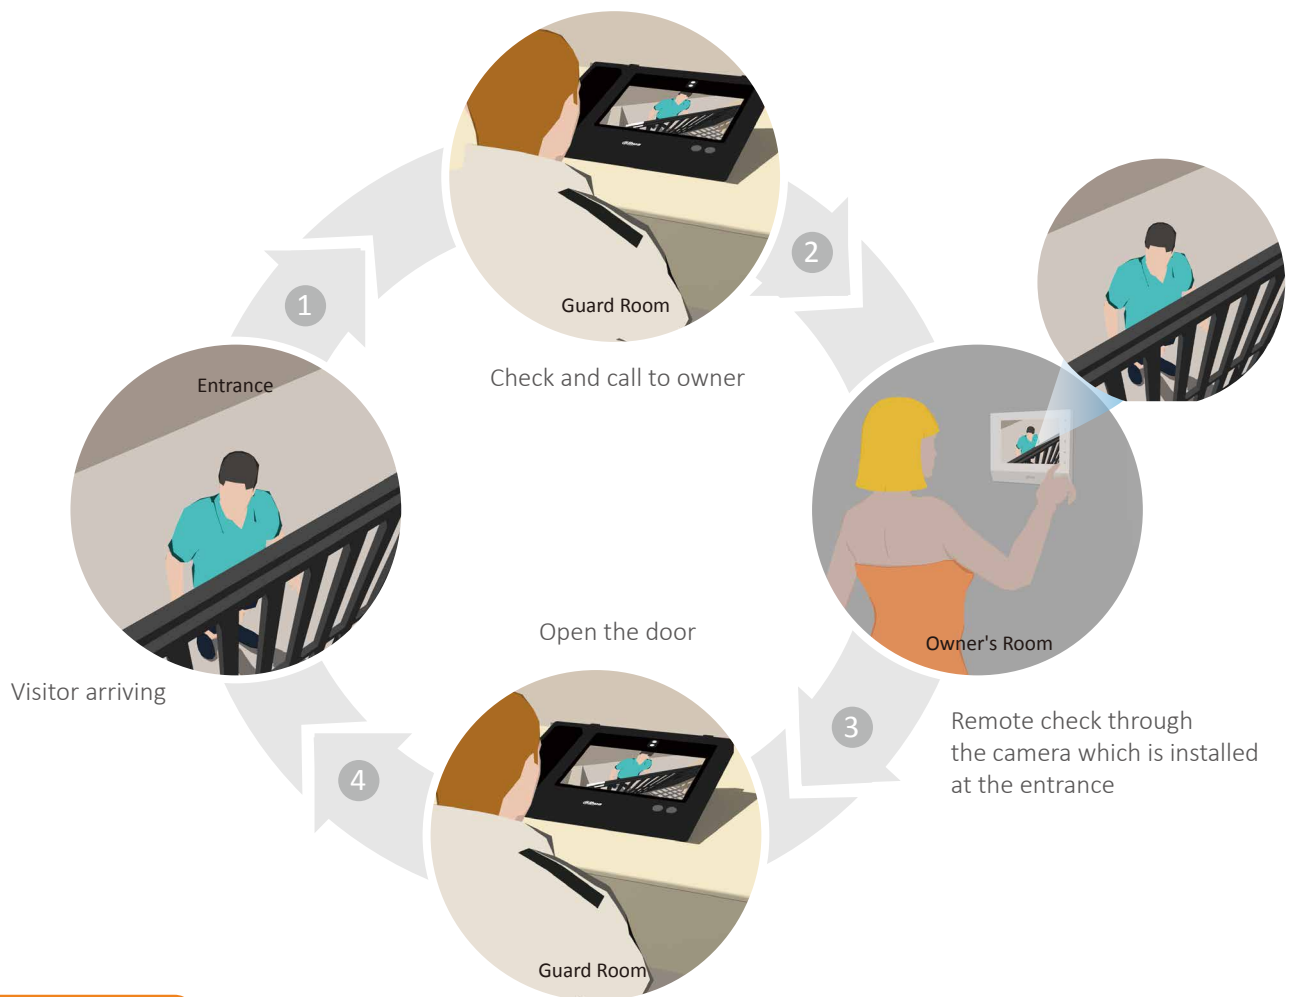

Fence
Intrusion alarm
CCTV surveillance

Public Area
Emergency phone tower
CCTV surveillance

Entrance & Exit
ANPR
Access control
Video intercom
CCTV surveillance

APPLICATION AREA

Entrance & Exit

License plate recognition is convenient for registered owners vehicles going in and out and effective management of other vehicles.

- White list
- Work offline
- Night vision

The access control system is convenient for letting owners in and out of a premises and effectively manage other persons.

- Support 100,000 valid cards & 150,000 records
- Support card, password, fingerprint and combination
- Wiegand or RS-485 interface to readers (2/4 door)
- Door time out alarm, intrusion alarm, duress alarm and tamper alarm
- Up to 3,000 fingerprints capacity
- Up to 100,000 cards capacity

When a guest arrives, the security guard can call the owner's room from the master station. The camera which is installed at the entrance will push the video to the owner's indoor monitor for the owner to check it conveniently.

Apartment Lobby

When the guest comes, the video intercom system can inform the owner to know who is coming and open the lobby door remotely by the video indoor monitor.

Features:

- Video intercom
- Remote door opening
- Live video monitoring
- Group call
- Night vision
- Announcement