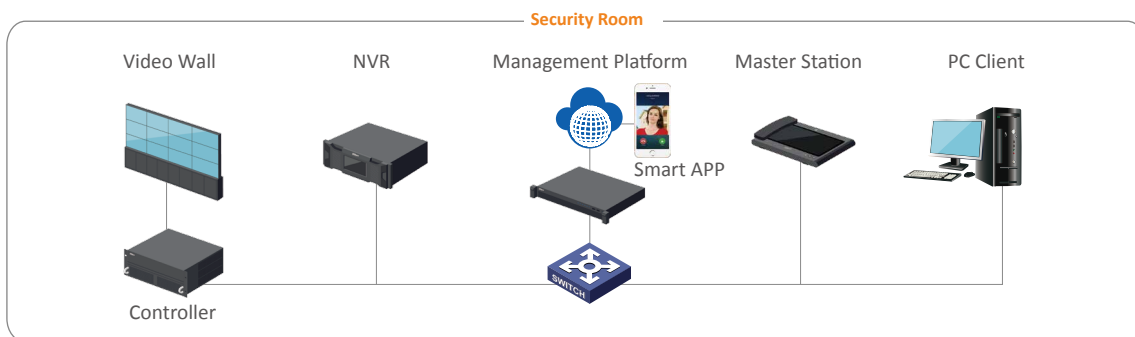

Fence

24x7h protection to safeguard the residential by intrusion alarm system and CCTV surveillance system.

Control Center

In a security center of the residential area, the security guard can see what is happening through the video wall. When an emergency occurs they can quickly locate the position and the can provide immediate response.

SYSTEM STRUCTURE

Highlights:

Safe / Convenient / Smart

Monitoring Area

KEY TECHNOLOGY

All-in-One Management Platform

The Dahua All-in-One Management Platform includes CCTV surveillance, video wall, alarm system, access control, video intercom, entrance control, and smart application functionality. With high performance, high efficiency, high stability and easy operation, it is a cost-effective one-stop station.

One-Card System for Residential

Video intercom and access control can be integrated into the Dahua All-in-One Management platform. Residential owners need only one card to gain access to the entrance, door, parking, office, or any other facility in the system.

Smart App

Answer calls and open the door remotely whether you are at home, at work, or on the go with the Dahua app.

E-map

Through the E-map you can see the devices installation location and status, you can also operate the devices and monitor directly.