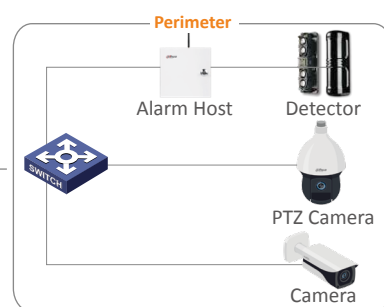

Fence

24x7h protection to safeguard the residential by intrusion alarm system and CCTV surveillance system.

Control Center

In a security center of the residential area, the security guard can see what is happening through the video wall. When an emergency occurs they can quickly locate the position and the can provide immediate response.

SYSTEM STRUCTURE

Highlights:

Safe / Convenient / Smart

Monitoring Area

KEY TECHNOLOGY

All-in-One Management Platform

The Dahua All-in-One Management Platform includes CCTV surveillance, video wall, alarm system, access control, video intercom, entrance control, and smart application functionality. With high performance, high efficiency, high stability and easy operation, it is a cost-effective one-stop station.

One-Card System for Residential

Video intercom and access control can be integrated into the Dahua All-in-One Management platform. Residential owners need only one card to gain access to the entrance, door, parking, office, or any other facility in the system.