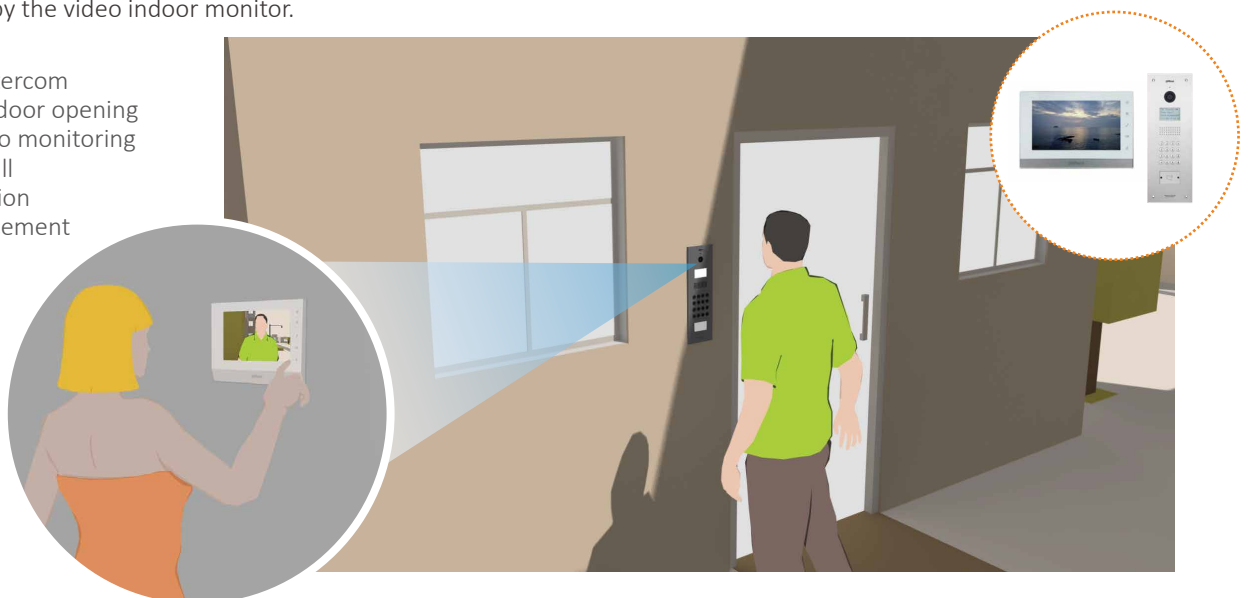

- White list
- Work offline
- Night vision

The access control system is convenient for letting owners in and out of a premises and effectively manage other persons.

- Support 100,000 valid cards & 150,000 records
- Support card, password, fingerprint and combination
- Wiegand or RS-485 interface to readers (2/4 door)
- Door time out alarm, intrusion alarm, duress alarm and tamper alarm
- Up to 3,000 fingerprints capacity
- Up to 100,000 cards capacity

When a guest arrives, the security guard can call the owner's room from the master station. The camera which is installed at the entrance will push the video to the owner's indoor monitor for the owner to check it conveniently.

Apartment Lobby

When the guest comes, the video intercom system can inform the owner to know who is coming and open the lobby door remotely by the video indoor monitor.

Features:

- Video intercom
- Remote door opening
- Live video monitoring
- Group call
- Night vision
- Announcement

If the owners are not at home, they can set the call transfer to their smart phone application. They can answer the call and open the door remotely when the visitor arrives.

Features:

- Video intercom
- Remote door
- Live video monitor