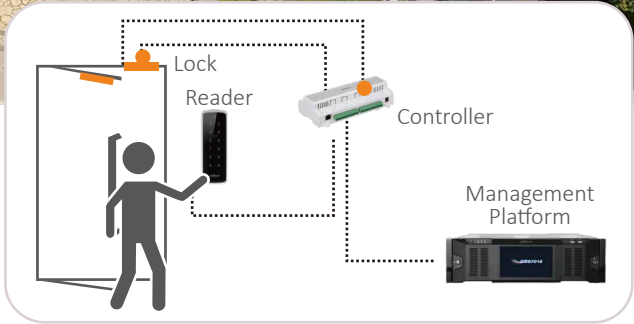

Fence
Intrusion alarm
CCTV surveillance

Public Area
Emergency phone tower
CCTV surveillance

Entrance & Exit
ANPR
Access control
Video intercom
CCTV surveillance

APPLICATION AREA

Entrance & Exit

License plate recognition is convenient for registered owners vehicles going in and out and effective management of other vehicles.

- White list
- Work offline
- Night vision

The access control system is convenient for letting owners in and out of a premises and effectively manage other persons.

- Support 100,000 valid cards & 150,000 records
- Support card, password, fingerprint and combination
- Wiegand or RS-485 interface to readers (2/4 door)
- Door time out alarm, intrusion alarm, duress alarm and tamper alarm
- Up to 3,000 fingerprints capacity
- Up to 100,000 cards capacity

When a guest arrives, the security guard can call the owner's room from the master station. The camera which is installed at the entrance will push the video to the owner's indoor monitor for the owner to check it conveniently.