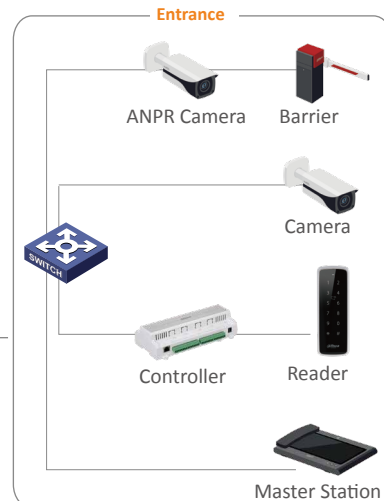

Fence

24x7h protection to safeguard the residential by intrusion alarm system and CCTV surveillance system.

Control Center

In a security center of the residential area, the security guard can see what is happening through the video wall. When an emergency occurs they can quickly locate the position and the can provide immediate response.

SYSTEM STRUCTURE

Highlights:

Safe / Convenient / Smart

Monitoring Area

KEY TECHNOLOGY

All-in-One Management Platform

The Dahua All-in-One Management Platform includes CCTV surveillance, video wall, alarm system, access control, video intercom, entrance control, and smart application functionality. With high performance, high efficiency, high stability and easy operation, it is a cost-effective one-stop station.

One-Card System for Residential

Video intercom and access control can be integrated into the Dahua All-in-One Management platform. Residential owners need only one card to gain access to the entrance, door, parking, office, or any other facility in the system.

Smart App

Answer calls and open the door remotely whether you are at home, at work, or on the go with the Dahua app.

E-map

Through the E-map you can see the devices installation location and status, you can also operate the devices and monitor directly.