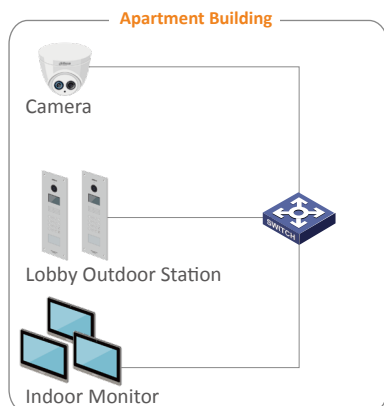

Fence

24x7h protection to safeguard the residential by intrusion alarm system and CCTV surveillance system.

Control Center

In a security center of the residential area, the security guard can see what is happening through the video wall. When an emergency occurs they can quickly locate the position and the can provide immediate response.

SYSTEM STRUCTURE

Highlights:

Safe / Convenient / Smart

Monitoring Area

KEY TECHNOLOGY

All-in-One Management Platform

The Dahua All-in-One Management Platform includes CCTV surveillance, video wall, alarm system, access control, video intercom, entrance control, and smart application functionality. With high performance, high efficiency, high stability and easy operation, it is a cost-effective one-stop station.

One-Card System for Residential

Video intercom and access control can be integrated into the Dahua All-in-One Management platform. Residential owners need only one card to gain access to the entrance, door, parking, office, or any other facility in the system.

Smart App

Answer calls and open the door remotely whether you are at home, at work, or on the go with the Dahua app.

E-map

Through the E-map you can see the devices installation location and status, you can also operate the devices and monitor directly.